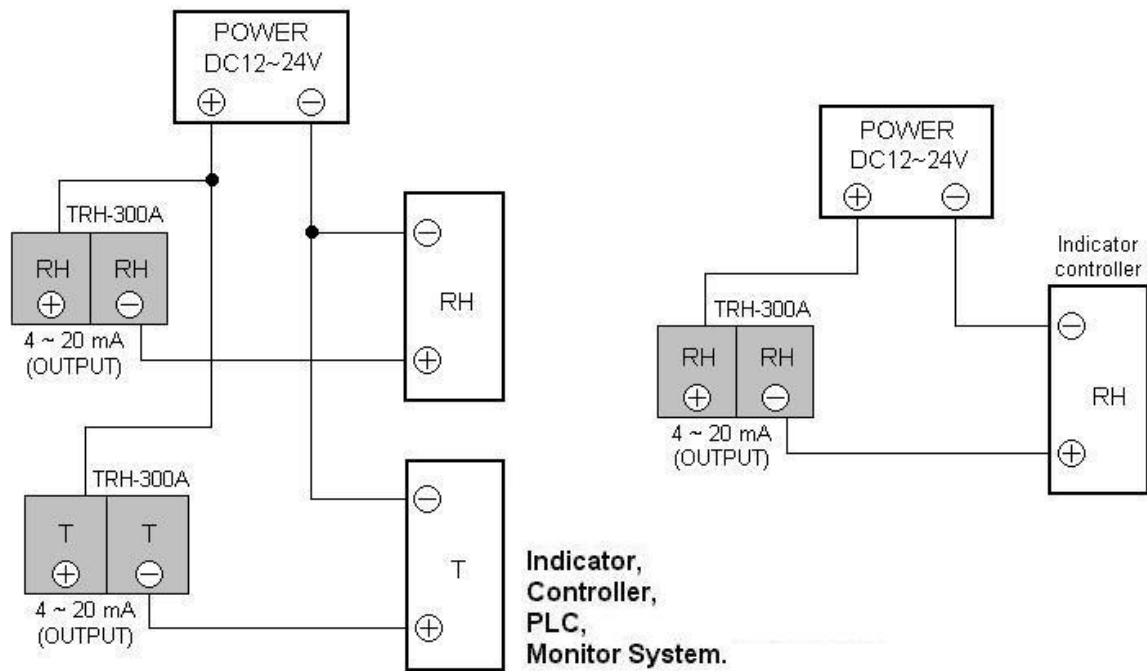

# TH-30 series

## Temperature / Humidity Transmitter

Model No.	Function	Type of Probe	Length of Cable
TH-31	Temp. Transmitter	DB (General B type, $\phi$ 18)	1 (1M)
TH-32	Humidity Transmitter	SA1 (A type, $\phi$ 6, L=150mm)	3 (3M)
TH-33	Humidity./Temp. Transmitter	SA2 (A type, $\phi$ 6, L=300mm)	10 (10M)
-	-	SA3 (A type, $\phi$ 6, L=500mm)	Selectable Max.50M