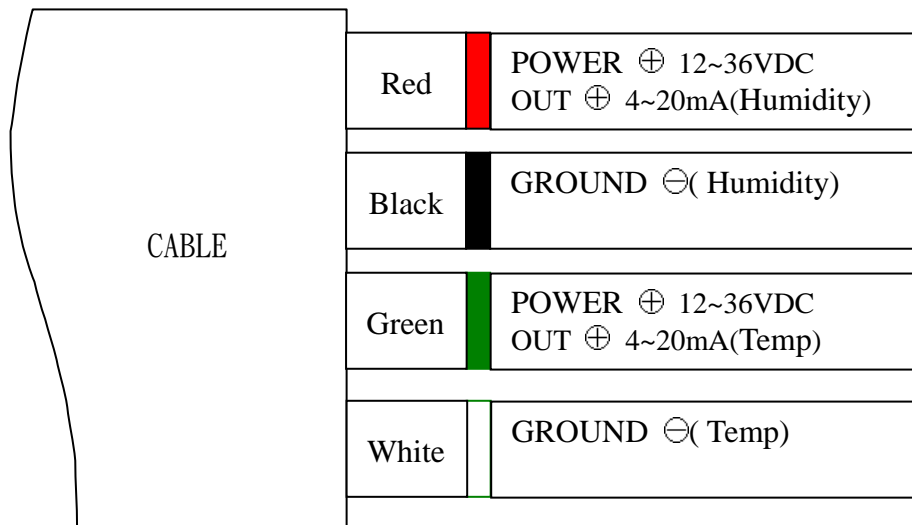

# TH-30 series

## Temperature / Humidity Transmitter

Model No.	Function	Type of Probe	Length of Cable
TH-31	Temp. Transmitter	DB (General B type, $\phi$ 18)	1 (1M)
TH-32	Humidity Transmitter	SA1 (A type, $\phi$ 6, L=150mm)	3 (3M)
TH-33	Humidity./Temp. Transmitter	SA2 (A type, $\phi$ 6, L=300mm)	10 (10M)
-	-	SA3 (A type, $\phi$ 6, L=500mm)	Selectable Max.50M