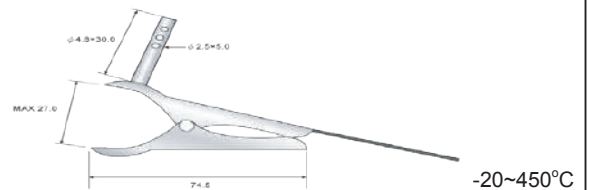

Temperature Probes LP series - 3

AIR TYPE

Measuring Temperature in moving Air

LP-21 General Purpose - straight type

LP-21 EX Extensible type

LP-22 Right angle type

LP-23 Clip type

LP-24

※ The cable length and Temperature ranges can be specified.