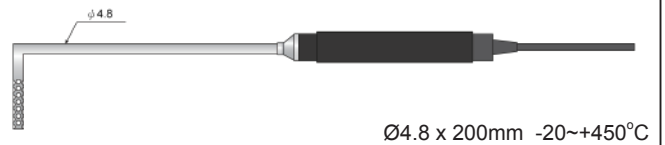

Temperature Probes LP series - 3

AIR TYPE

Measuring Temperature in moving Air

LP-21 General Purpose - straight type

LP-21 EX Extensible type

LP-22 Right angle type

LP-23 Clip type

LP-24

※ The cable length and Temperature ranges can be specified.