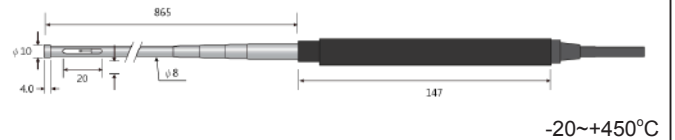

Temperature Probes LP series - 3

AIR TYPE

Measuring Temperature in moving Air

LP-21 General Purpose - straight type

LP-21 EX Extensible type

LP-22 Right angle type

LP-23 Clip type

LP-24

※ The cable length and Temperature ranges can be specified.