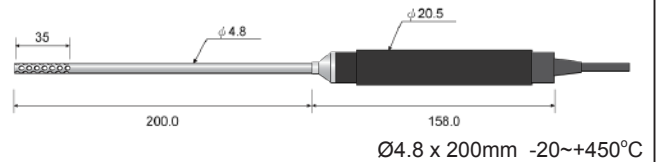

Temperature Probes LP series - 3

AIR TYPE

Measuring Temperature in moving Air

LP-21 General Purpose - straight type

LP-21 EX Extensible type

LP-22 Right angle type

LP-23 Clip type

LP-24

※ The cable length and Temperature ranges can be specified.